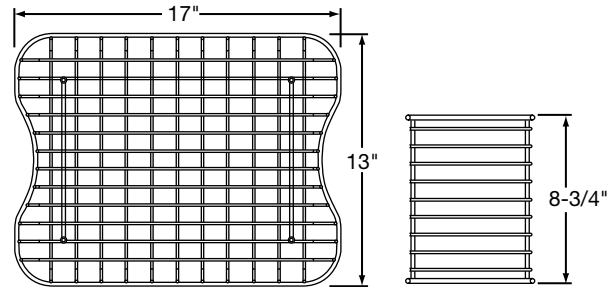

**LKRB1414CR\*** – Made to fit bowls with minimum inside bowl dimensions of 14" x 14".

**LKRB1520CR\*** – Made to fit bowls with minimum inside bowl dimensions of 21" x 15-3/4".

**LKRB1611CR\*** – Made to fit bowls with minimum inside bowl dimensions of 13-1/2" x 16".

**LKRB1614CR\*** – Made to fit bowls with minimum inside bowl dimensions of 14" x 18".

\*Comes with removable dish rack.

Model LKRB715CR

Model LKRB1614CR

Model LKERBSS

Model	Overall Dimensions	Fits Minimum Bowl Size
LKERBSS	12-1/8" x 16-1/4" (expandable to 23-1/4") x 5"	12-1/4" x 14" adjustable up to 22"
LKRB715CR	6-3/16" x 11" x 4-1/2"	7" x 14-1/8"
LKRB1414CR	13" x 13" x 5-1/2"	14" x 14"
LKRB1520CR	20" x 14-3/4" x 5-1/2"	21" x 15-3/4"
LKRB1611CR	12-1/2" x 15" x 5-1/2"	13-1/2" x 16"
LKRB1614CR	13" x 17" x 5-1/2"	14" x 18"

SEE OTHER SIDE FOR PRODUCT DIMENSIONS.

ALL DIMENSIONS IN INCHES. TO CONVERT TO MILLIMETERS MULTIPLY BY 25.4.

In keeping with our policy of continuing product improvement, Elkay reserves the right to change product specifications without notice.

**Rinsing Baskets**  
**LKERBSS and LKRB Series**

**ELKAY®**  
**DIMENSIONS**

**LKRB1414CR**

**LKRB1520CR**

**DISH RACK**

**DISH RACK**

**LKRB1611CR**

**LKRB1614CR**