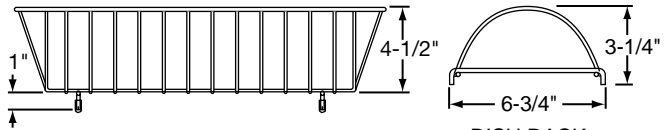

**LKRB1614CR\*** – Made to fit bowls with minimum inside bowl dimensions of 14" x 18".

\*Comes with removable dish rack.

Model LKRB715CR

Model LKRB1614CR

Model LKERBSS

Model	Overall Dimensions	Fits Minimum Bowl Size
LKERBSS	12-1/8" x 16-1/4" (expandable to 23-1/4") x 5"	12-1/4" x 14" adjustable up to 22"
LKRB715CR	6-3/16" x 11" x 4-1/2"	7" x 14-1/8"
LKRB1414CR	13" x 13" x 5-1/2"	14" x 14"
LKRB1520CR	20" x 14-3/4" x 5-1/2"	21" x 15-3/4"
LKRB1611CR	12-1/2" x 15" x 5-1/2"	13-1/2" x 16"
LKRB1614CR	13" x 17" x 5-1/2"	14" x 18"

SEE OTHER SIDE FOR PRODUCT DIMENSIONS.

ALL DIMENSIONS IN INCHES. TO CONVERT TO MILLIMETERS MULTIPLY BY 25.4.

In keeping with our policy of continuing product improvement, Elkay reserves the right to change product specifications without notice.

**Rinsing Baskets**  
**LKERBSS and LKRB Series**

**ELKAY®**  
**DIMENSIONS**

**LKRB1414CR**

**LKRB1520CR**

**DISH RACK**

**DISH RACK**

**LKRB1611CR**

**LKRB1614CR**