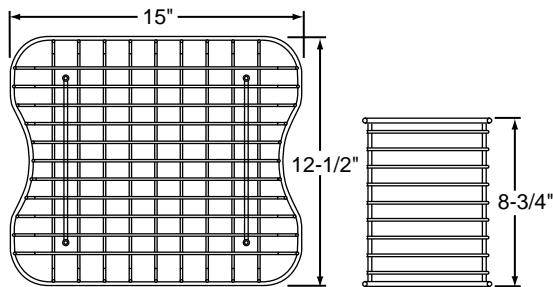

**LKRB1414CR\*** – Made to fit bowls with minimum inside bowl dimensions of 14" x 14".

**LKRB1520CR\*** – Made to fit bowls with minimum inside bowl dimensions of 21" x 15-3/4".

**LKRB1611CR\*** – Made to fit bowls with minimum inside bowl dimensions of 13-1/2" x 16".

**LKRB1614CR\*** – Made to fit bowls with minimum inside bowl dimensions of 14" x 18".

\*Comes with removable dish rack.

Model LKRB715CR

Model LKRB1614CR

Model LKERBSS

Model	Overall Dimensions	Fits Minimum Bowl Size
LKERBSS	12-1/8" x 16-1/4" (expandable to 23-1/4") x 5"	12-1/4" x 14" adjustable up to 22"
LKRB715CR	6-3/16" x 11" x 4-1/2"	7" x 14-1/8"
LKRB1414CR	13" x 13" x 5-1/2"	14" x 14"
LKRB1520CR	20" x 14-3/4" x 5-1/2"	21" x 15-3/4"
LKRB1611CR	12-1/2" x 15" x 5-1/2"	13-1/2" x 16"
LKRB1614CR	13" x 17" x 5-1/2"	14" x 18"

SEE OTHER SIDE FOR PRODUCT DIMENSIONS.

ALL DIMENSIONS IN INCHES. TO CONVERT TO MILLIMETERS MULTIPLY BY 25.4.

In keeping with our policy of continuing product improvement, Elkay reserves the right to change product specifications without notice.

**Rinsing Baskets**  
**LKERBSS and LKRB Series**

**ELKAY®**  
**DIMENSIONS**

**LKRB1414CR**

**LKRB1520CR**

**DISH RACK**

**DISH RACK**

**LKRB1611CR**

**LKRB1614CR**