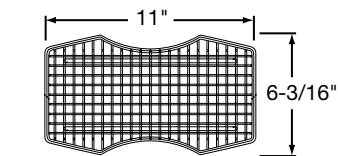

Rinsing Baskets
LKERBSS and LKRB Series

ELKAY®
DIMENSIONS