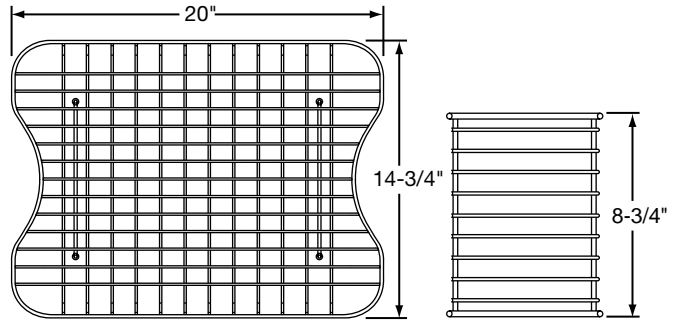

Rinsing Baskets
LKERBSS and LKRB Series

ELKAY®
DIMENSIONS