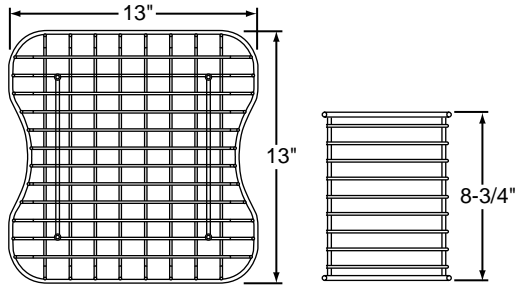

Rinsing Baskets
LKERBSS and LKRB Series

ELKAY®
DIMENSIONS